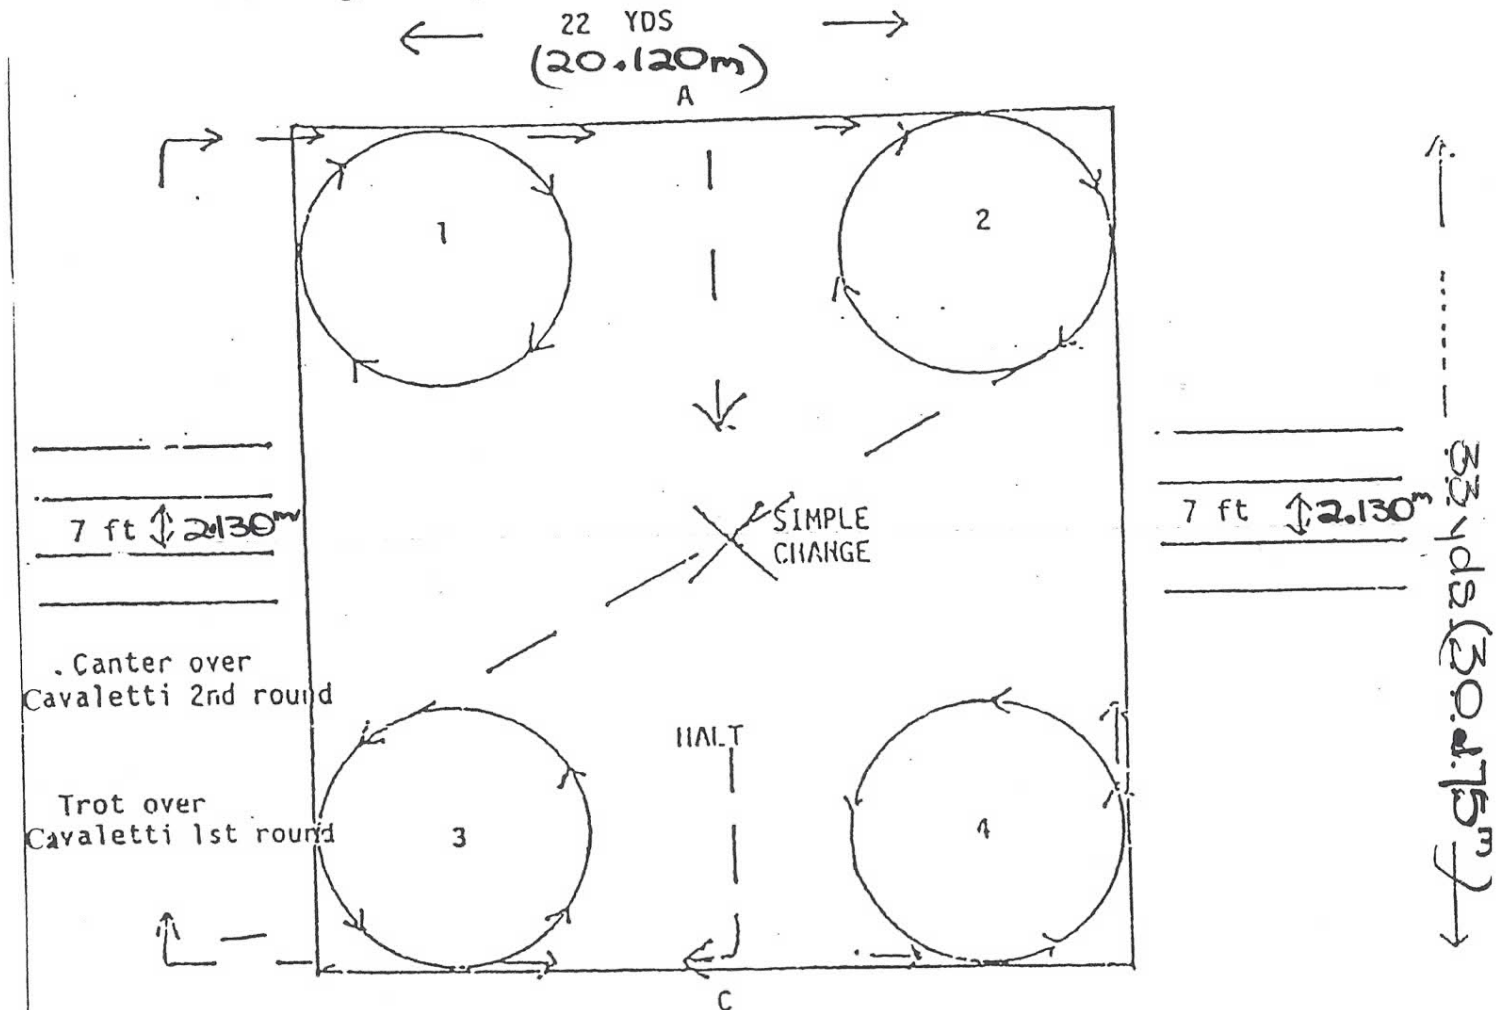

H.R.C.A. OBEDIENCE TEST

REVISED 2004

No whips.
Spurs are permitted.
Trot – rising, not sitting.

THIS IS NOT A DRESSAGE TEST.

Enter at A – Trot on and turn right at C
 Canter (1) circle to right
 Canter (2) circle to right
 Change rein through centre, simple change
 Canter (3) circle to left
 Canter (4) circle to left
 At A trot down centre – at C turn right and trot over Cavaletti
 At A trot down centre – at C turn left and trot over Cavaletti
 At A trot down centre – at C turn right and canter over Cavaletti
 At A trot down centre – at C turn left and canter over Cavaletti
 At A trot down centre – halt – rein back 3-4 paces – walk forward –
 salute judge and leave arena at A.

ELIMINATION WILL BE INCURRED FOR:-

1. Failing to ride test as prescribed.
2. Failing to enter and leave arena at A

NB. Circles indicate where they are to be executed.
 ALL 4 are of equal size – (10m circles are not mandatory.)